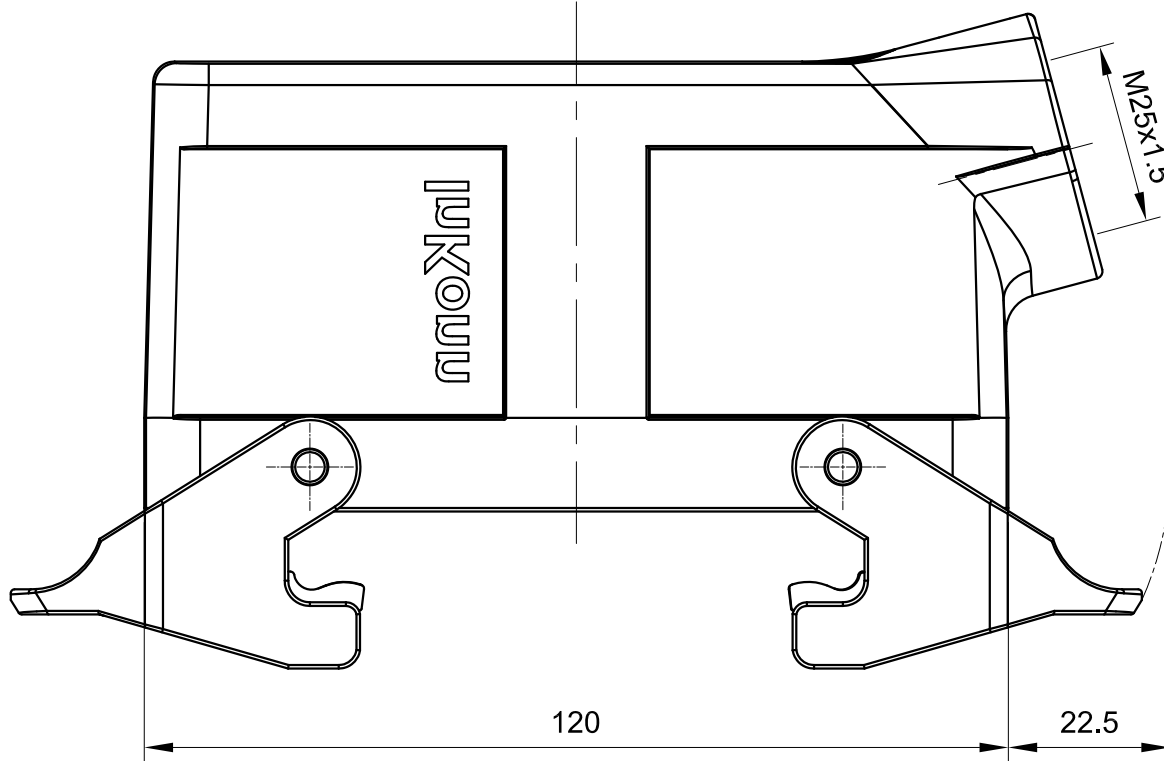

1 2 3 4 5 6

A

B

C

D

A

B

C

D

 All Dimensions in mm Original Size DIN A4	Date 2019-05-12	Drawing No. TC7039228	Rev. A00	Scale 1:1
	Part No. 10 11 024 0122	Created by Shuxu Huang	Checked by Yiyi Luo	Page 1/1
 InKonn® InKonn (Suzhou) Electric Technology Co.,Ltd.		Type Name HB24-SE-DL-M25		

1 2 3 4 5 6