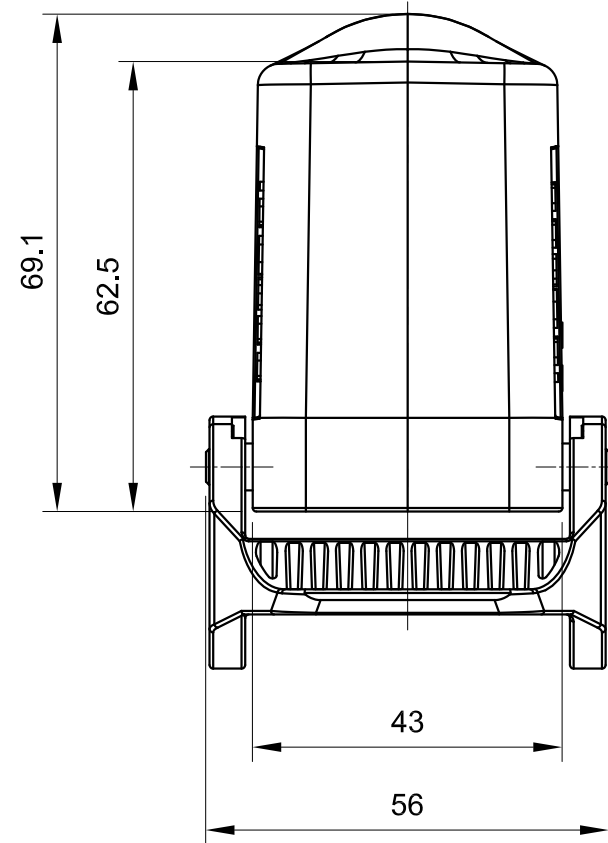

1 2 3 4 5 6

A

B

C

D

A

B

C

D

 All Dimensions in mm Original Size DIN A4	Date 2019-05-12	Drawing No. TC7039228	Rev. A00	Scale 1:1
	Part No. 10 11 024 0122	Created by Shuxu Huang	Checked by Yiyi Luo	Page 1/1
 InKonn® InKonn (Suzhou) Electric Technology Co.,Ltd.		Type Name HB24-SE-DL-M25		

1 2 3 4 5 6